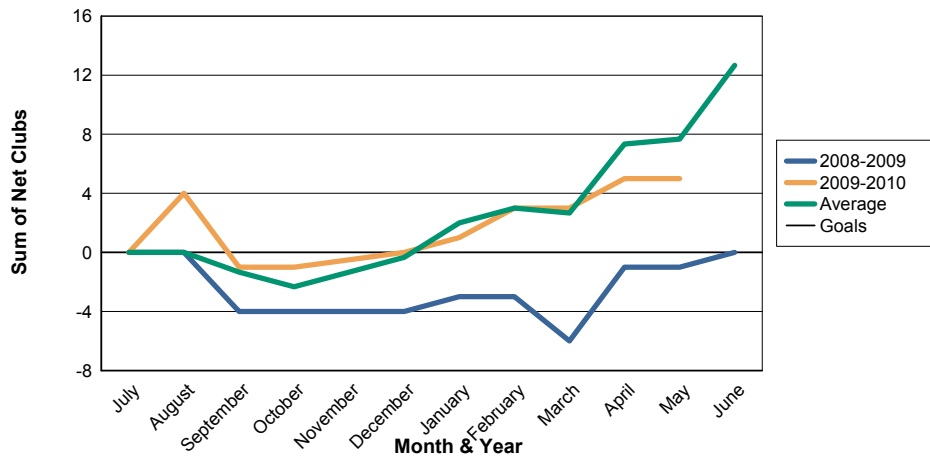

Sum of Net Clubs/ Month & Year

For District 324C6