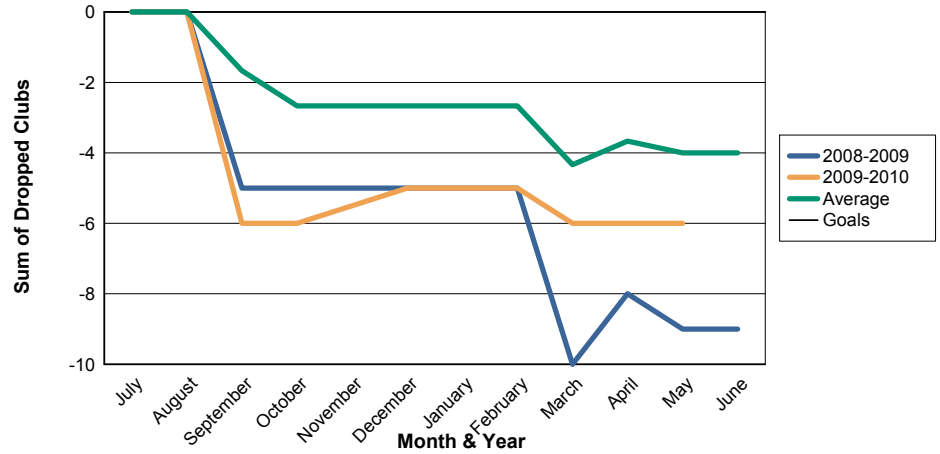

3 Year Comparisons for GMT Constitutional Area 6

By GMT District

As of May 2010

Sum of New Clubs/ Month & Year

For District 324C6

Sum of Dropped Clubs/ Month & Year

For District 324C6

Sum of Net Clubs/ Month & Year