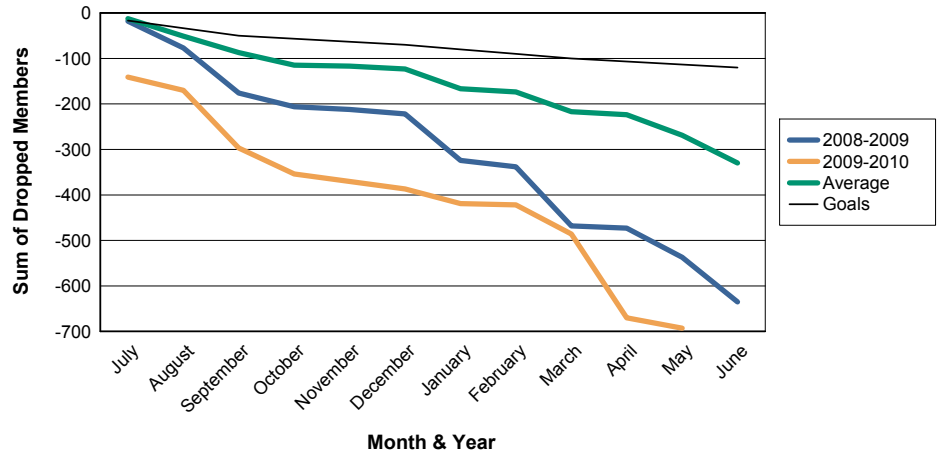

Sum of Dropped Members/ Month & Year

For District 324C6