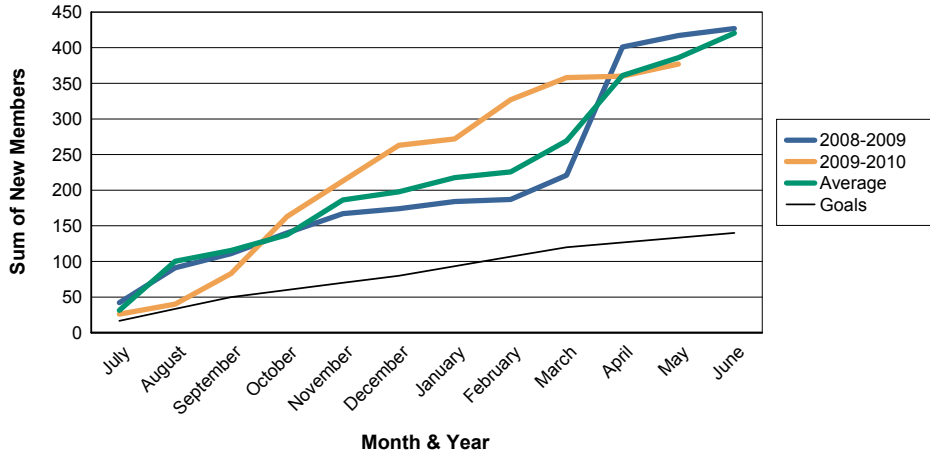

For District 324C6

Sum of Charter Members/ Month & Year

For District 324C6

3 Year Comparisons for GMT Constitutional Area 6

By GMT District

As of May 2010

Sum of New Members/ Month & Year

For District 324C6