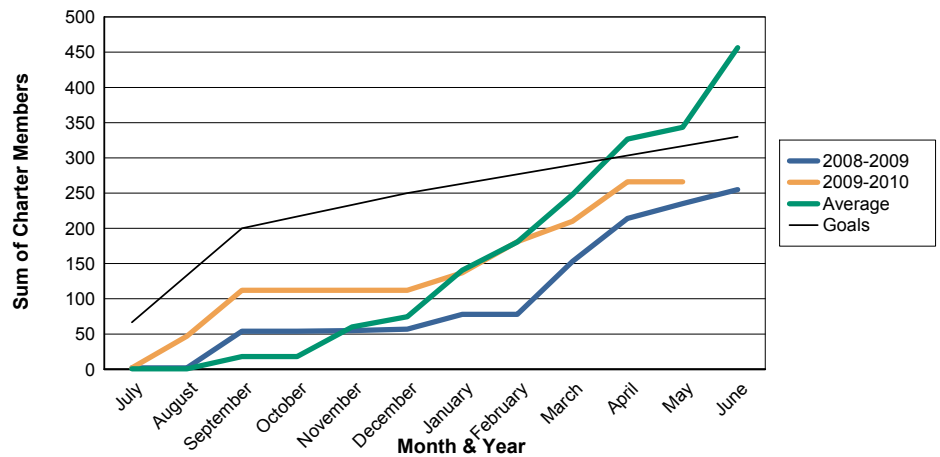

Sum of Charter Members/ Month & Year

For District 324C6