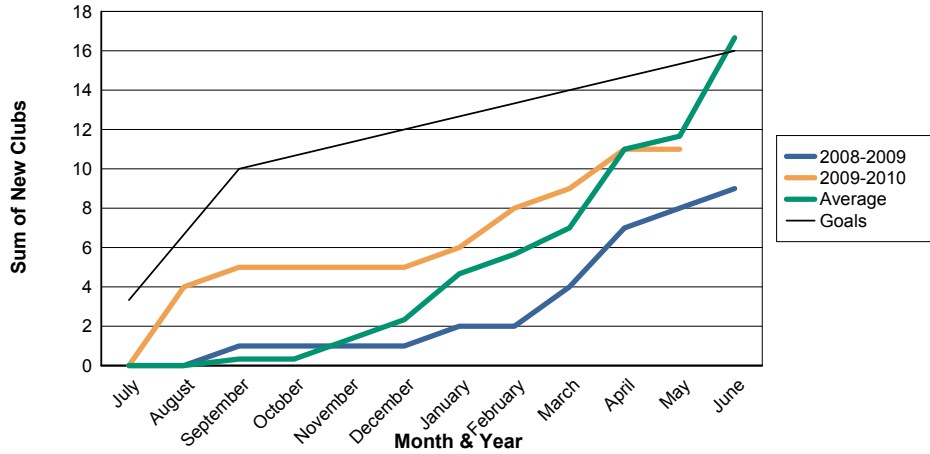

3 Year Comparisons for GMT Constitutional Area 6

By GMT District

As of May 2010

Sum of New Clubs/ Month & Year

For District 324C6

Sum of Dropped Clubs/ Month & Year

For District 324C6

Sum of Net Clubs/ Month & Year